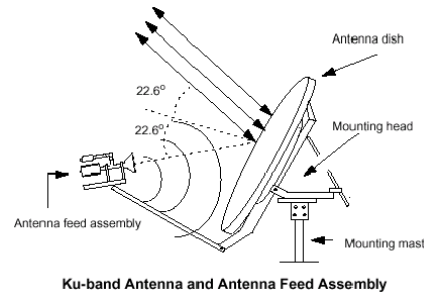

;Ref: I/002

Date:30/3/2011

LinkStar Specification and Price List

Hardware price List:

Specifications	Prices
LinkStar Modem + Antenna Dish 1.2 m + LNBs on W1 or EXPRESS AM 22	\$1550
LinkStar Modem + Antenna Dish 1.8 m + LNB	\$3000
Installation (Iraq - Baghdad)	\$150
Installation (Iraq - Others)	\$200